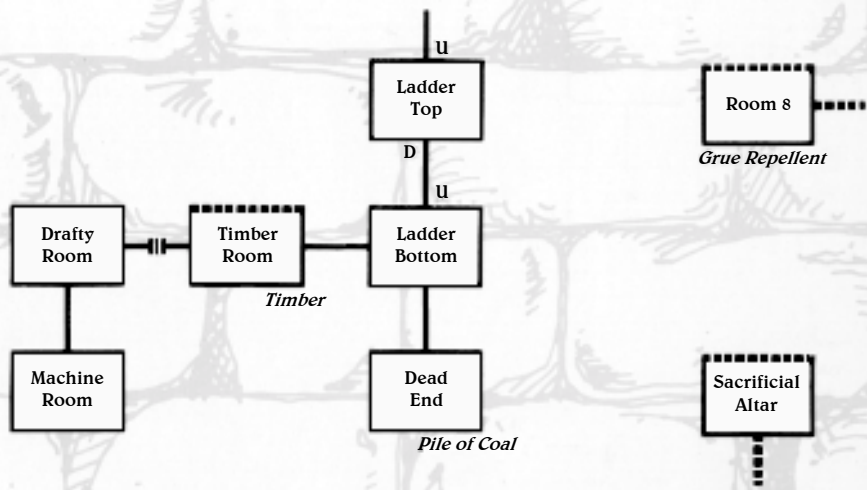

**The Mirror Box**  
(original position)

**Infocom Dept. of Touristry  
Lost Despondent Adventurer's  
Map for**

**The Dungeon  
Master**

**INFOCOM™**  
The next dimension  
Infocom, Inc., 55 Wheeler St., Cambridge, MA 02138

## The Dungeon Master

### Legend

- Normal Passageway
- One-way passageway
- Passageway requiring special equipment or problem solving
- Narrow passageway (baggage limit)
- Earthquake damage

**NOTES:** All horizontal passages leave the room in the direction shown. Vertical passages are labelled "U" for UP and "D" for DOWN. To avoid unnecessarily giving away problems, this map lists only those objects immediately visible upon entering a room. Only objects which can be taken or used are listed; objects which are merely part of a room are not. Where more than one direction leads to the same place, all are not necessarily shown.