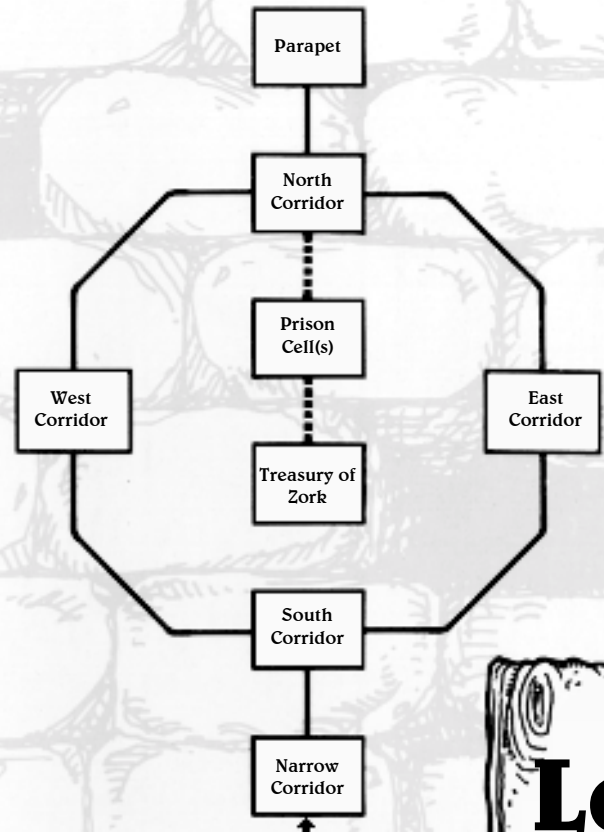

**The Mirror Box**  
(original position)

**Infocom Dept. of Touristry  
Lost Despondent Adventurer's  
Map for**

**The Dungeon  
Master**

**INFOCOM™**  
The next dimension  
Infocom, Inc., 55 Wheeler St., Cambridge, MA 02138

## The Dungeon Master

### Legend

- Normal Passageway
- One-way passageway
- Passageway requiring special equipment or problem solving
- Narrow passageway (baggage limit)
- Earthquake damage

**NOTES:** All horizontal passages leave the room in the direction shown. Vertical passages are labelled "U" for UP and "D" for DOWN. To avoid unnecessarily giving away problems, this map lists only those objects immediately visible upon entering a room. Only objects which can be taken or used are listed; objects which are merely part of a room are not. Where more than one direction leads to the same place, all are not necessarily shown.