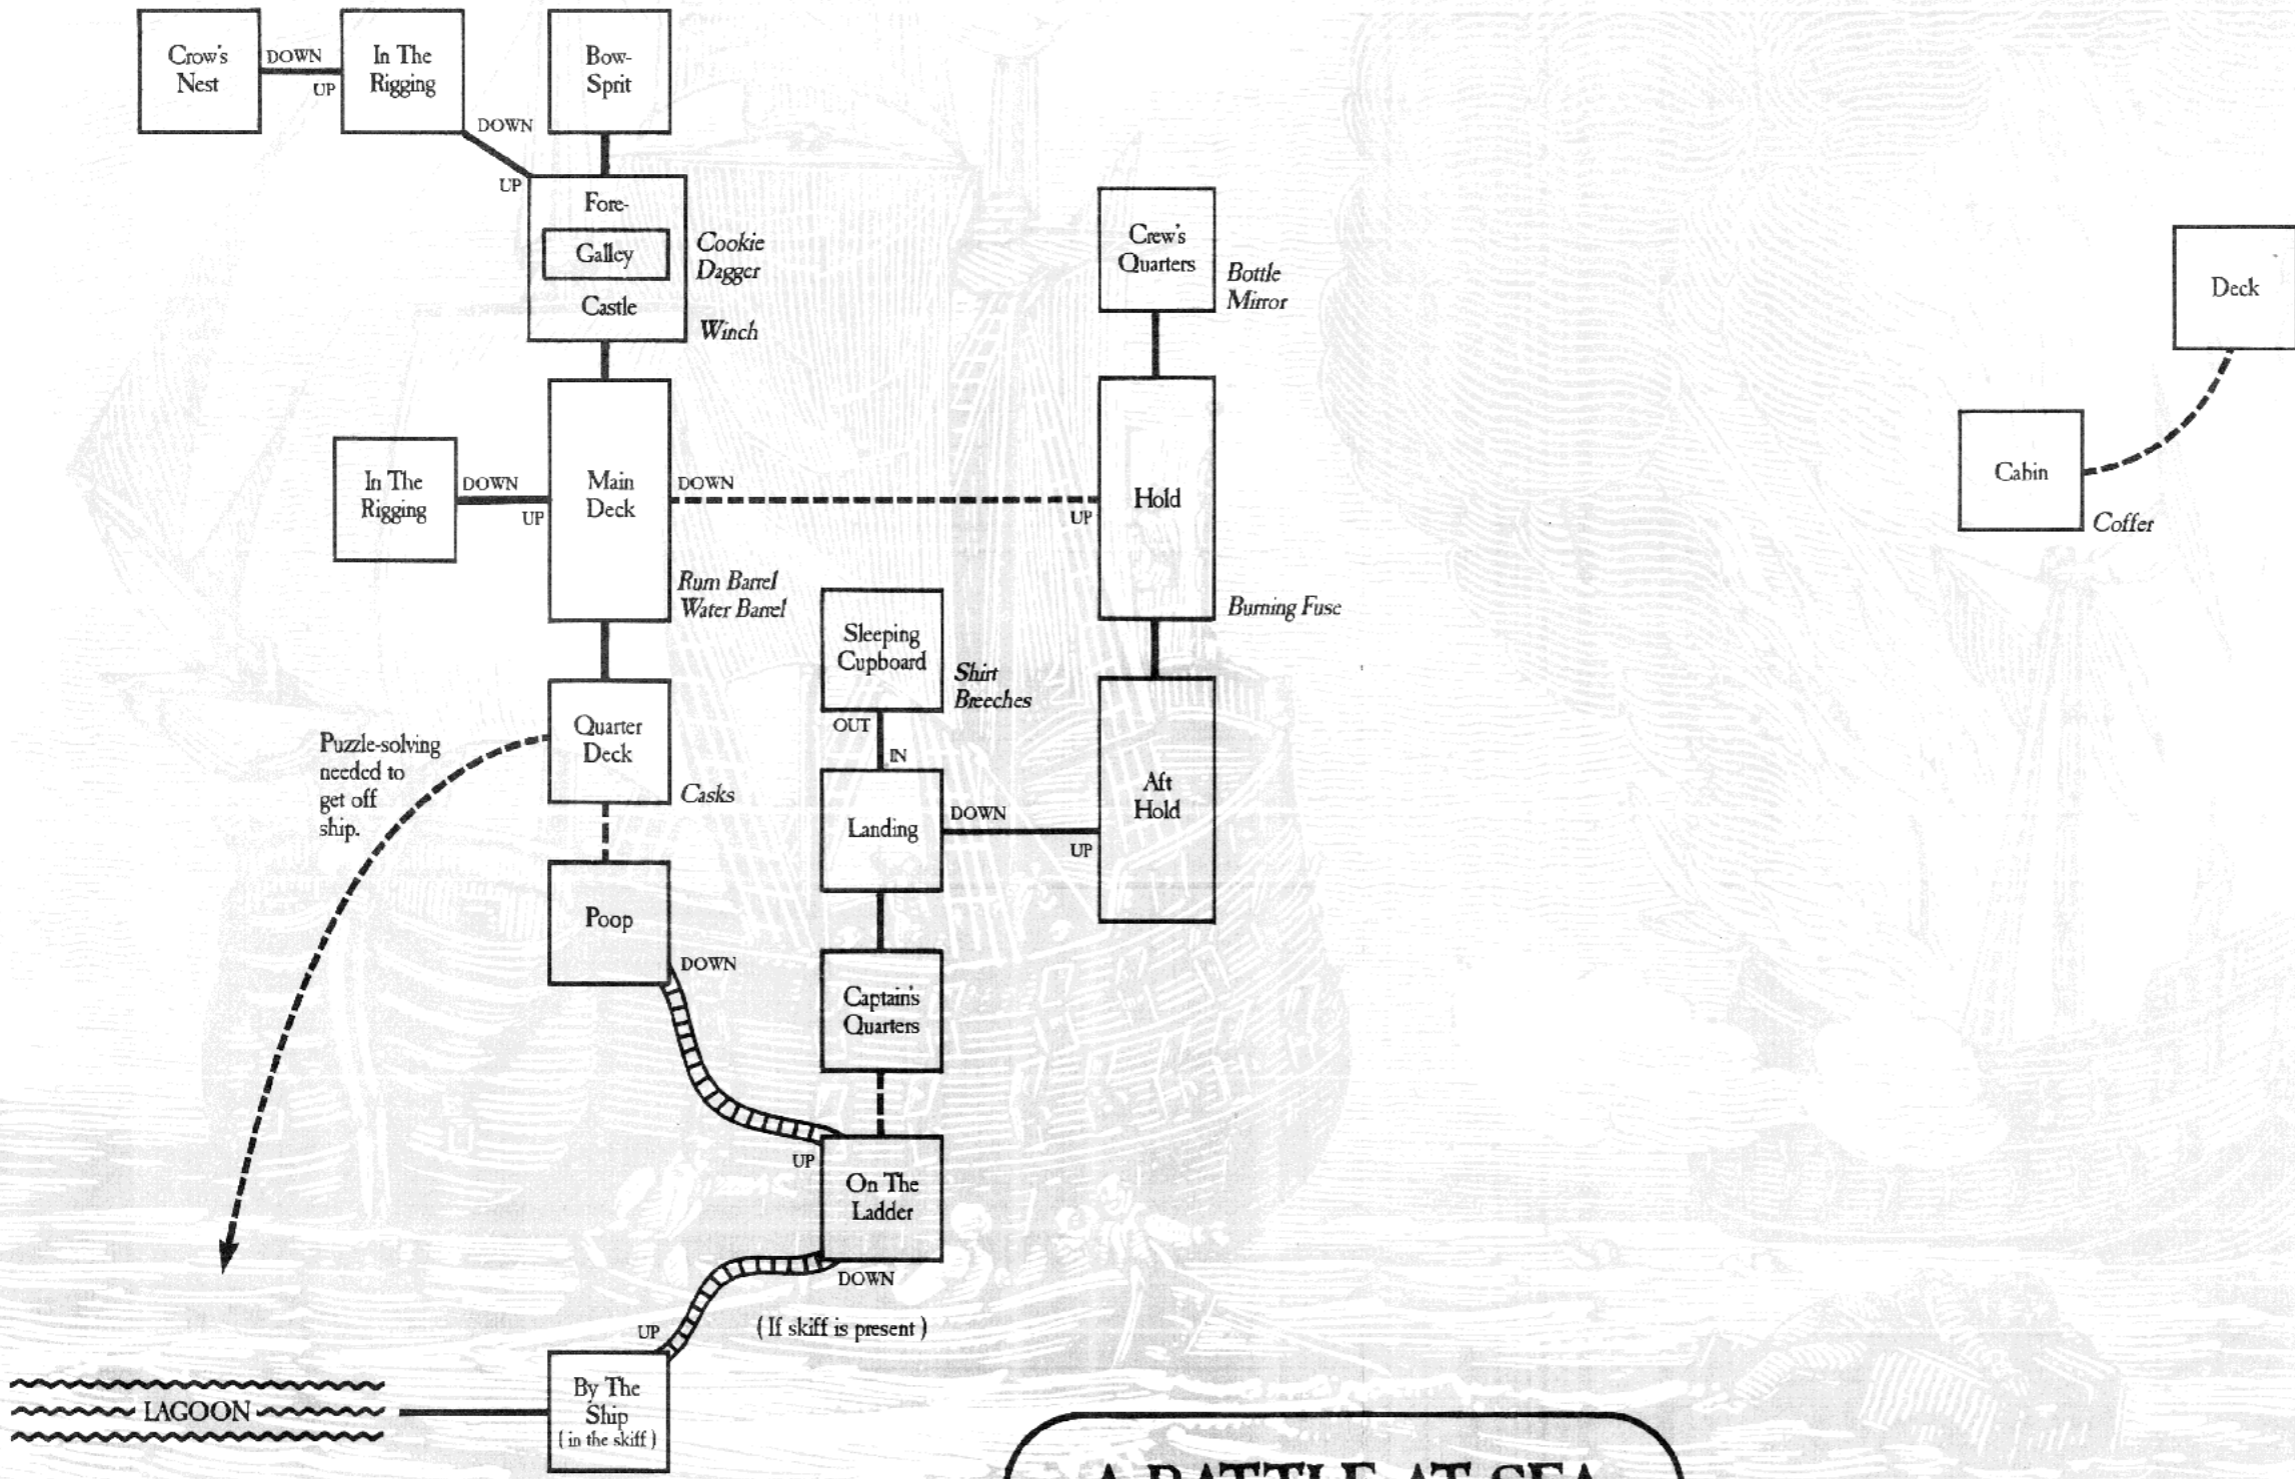

GROUND FLOOR, ST. SINISTRA

TOP FLOOR, ST. SINISTRA

DUNGEON AREA, ST. SINISTRA

LA MAISON DE JEAN LAFOND

LEGEND

- Normal passageway
- - - Passageway requiring special equipment or puzzle-solving

INFOCOM

125 CambridgePark Drive, Cambridge, MA 02140
 PLUNDERED HEARTS is a trademark of Infocom, Inc. © 1987 Infocom, Inc. Printed in U.S.A.
 1 2 3 4 5 6 7 8-91 90 89 88 87
 HB-RI-MAP

The Helena Louise

The Lafond Deux

A BATTLE AT SEA