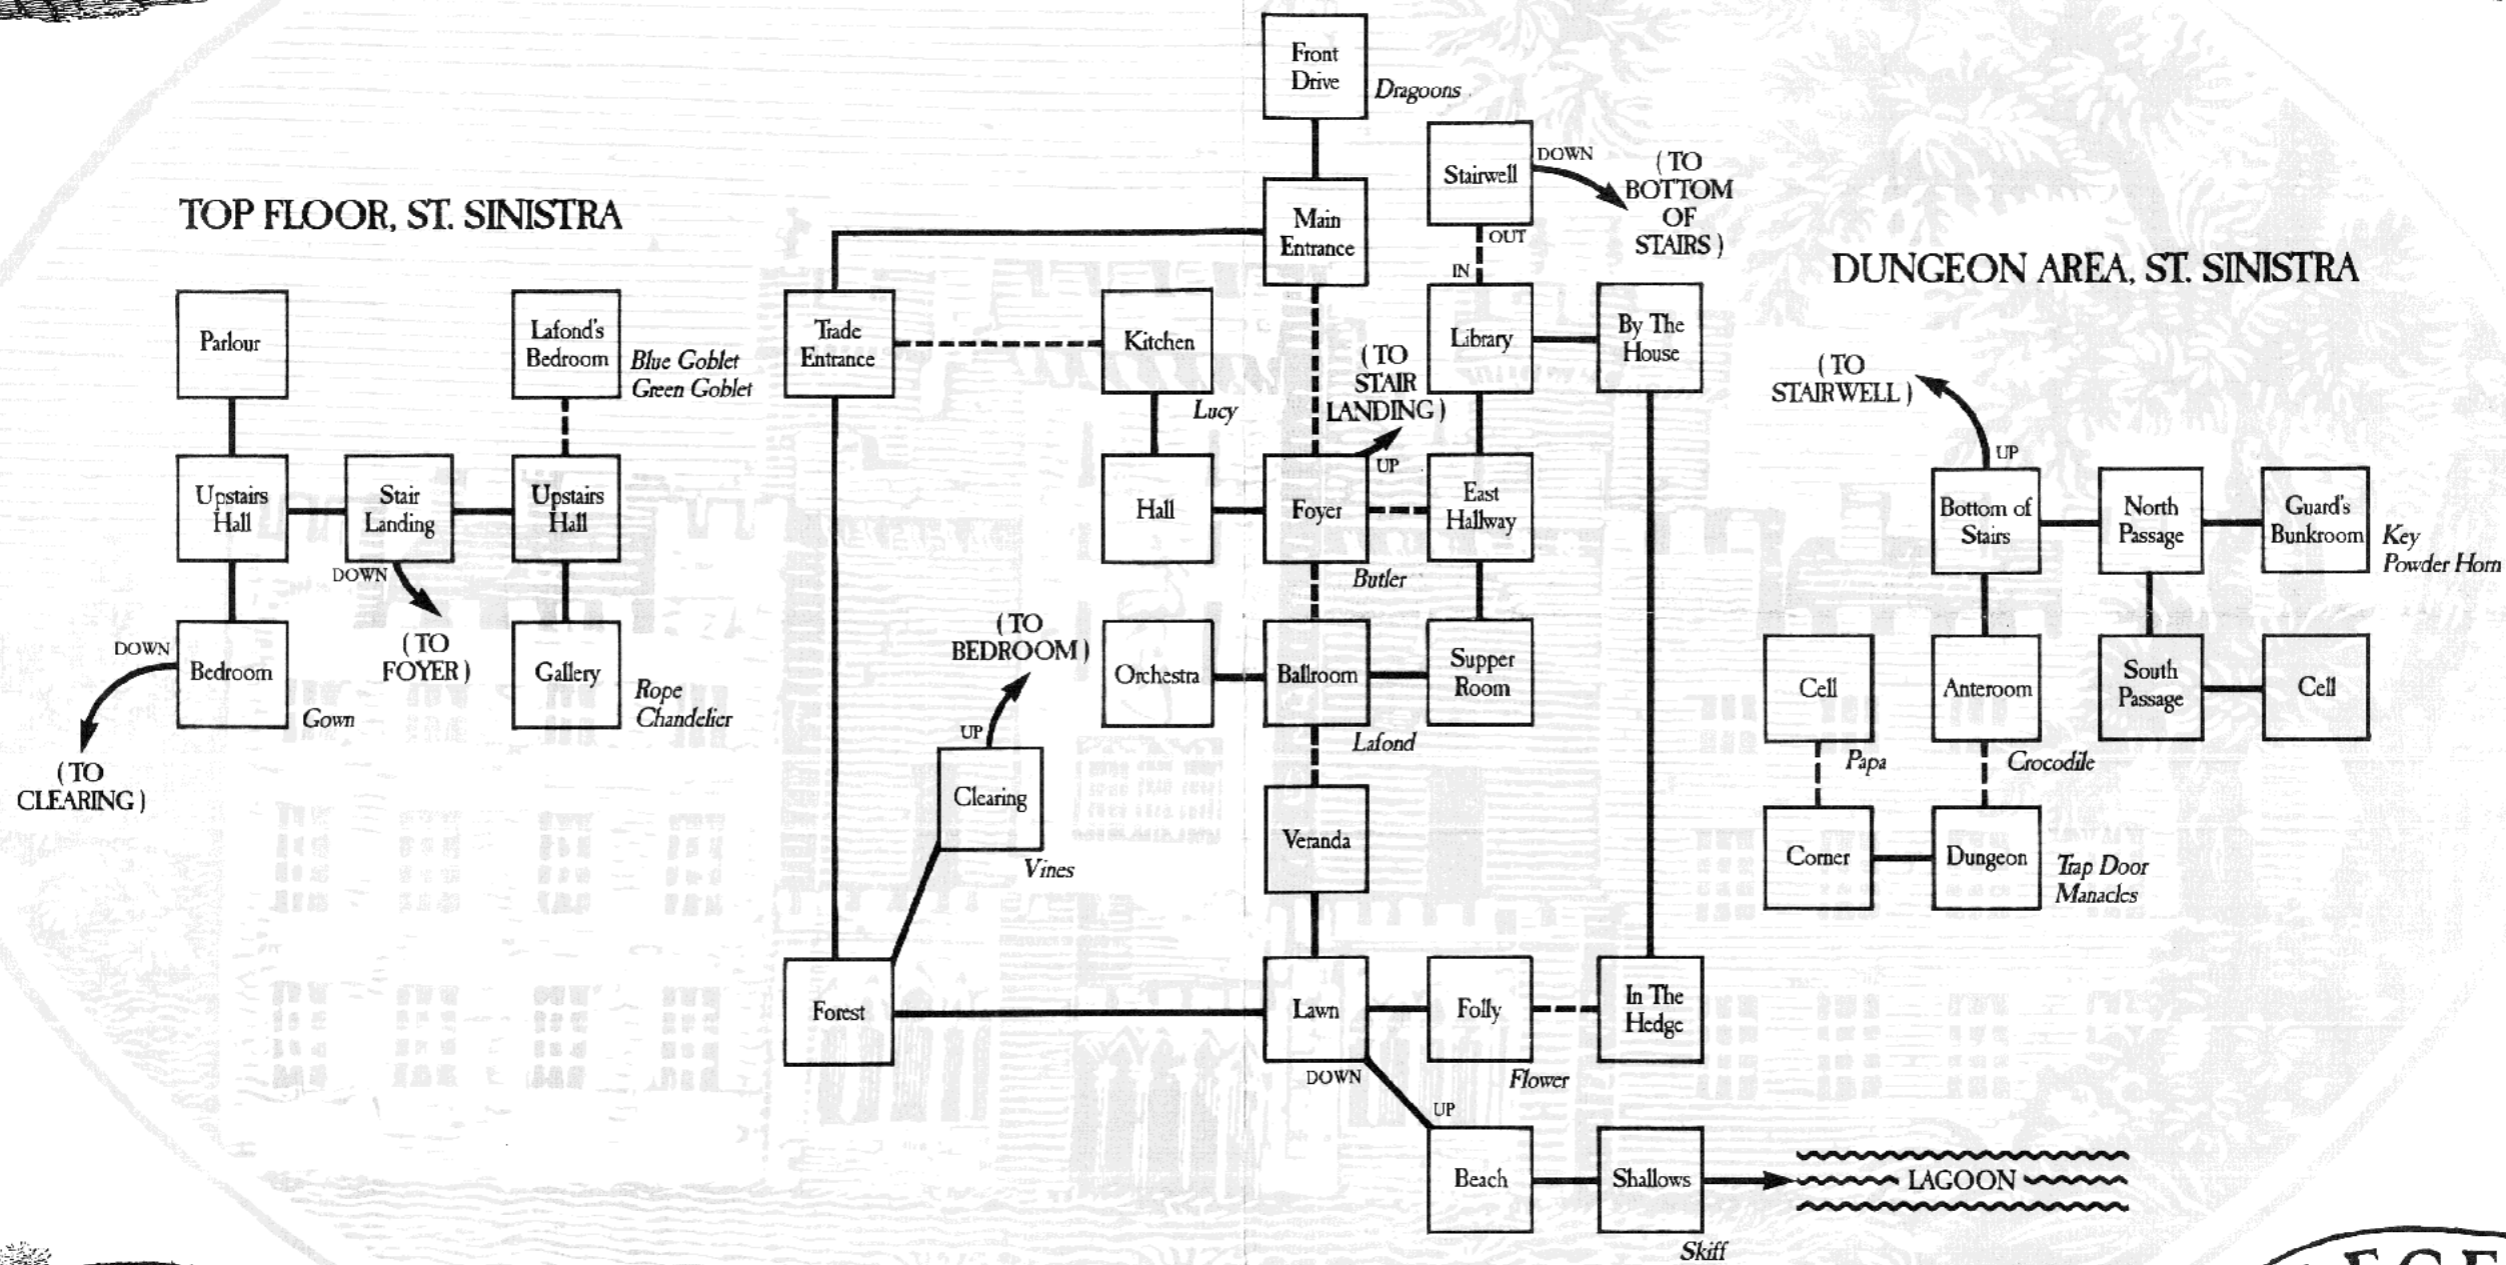

GROUND FLOOR, ST. SINISTRA

TOP FLOOR, ST. SINISTRA

DUNGEON AREA, ST. SINISTRA

LA MAISON DE JEAN LAFOND

LEGEND

- Normal passageway
- - - Passageway requiring special equipment or puzzle-solving

INFOCOM

125 CambridgePark Drive, Cambridge, MA 02140
 PLUNDERED HEARTS is a trademark of Infocom, Inc. © 1987 Infocom, Inc. Printed in U.S.A.
 1 2 3 4 5 6 7 8-91 90 89 88 87
 HB-RI-MAP

The Helena Louise

The Lafond Deux

A BATTLE AT SEA